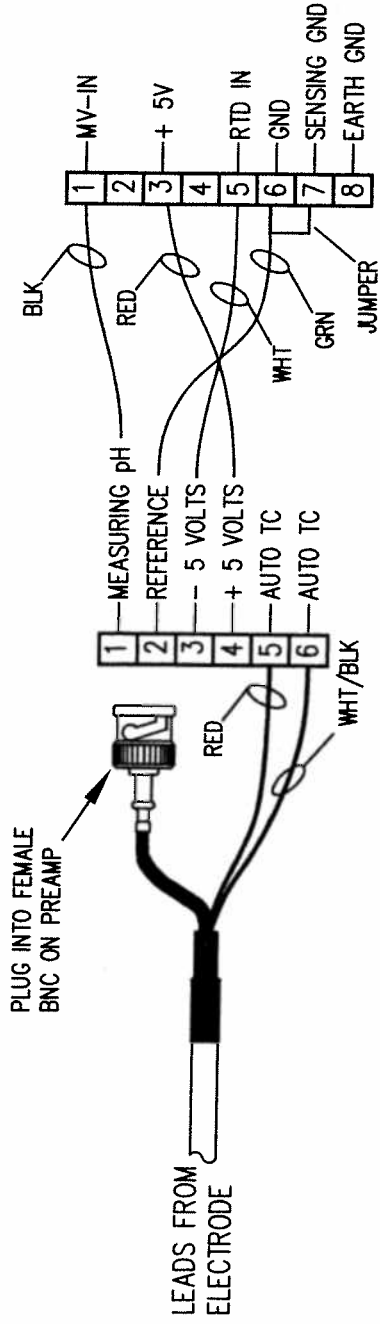

1054APH WITH REMOTE PREAMP WIRING DIAGRAMS

pH ELECTRODE WITH TEMP. COMP.

ROSEMOUNT'S P/N 22698-03 TERM STRIP
INSIDE REMOTE JUNCTION BOX