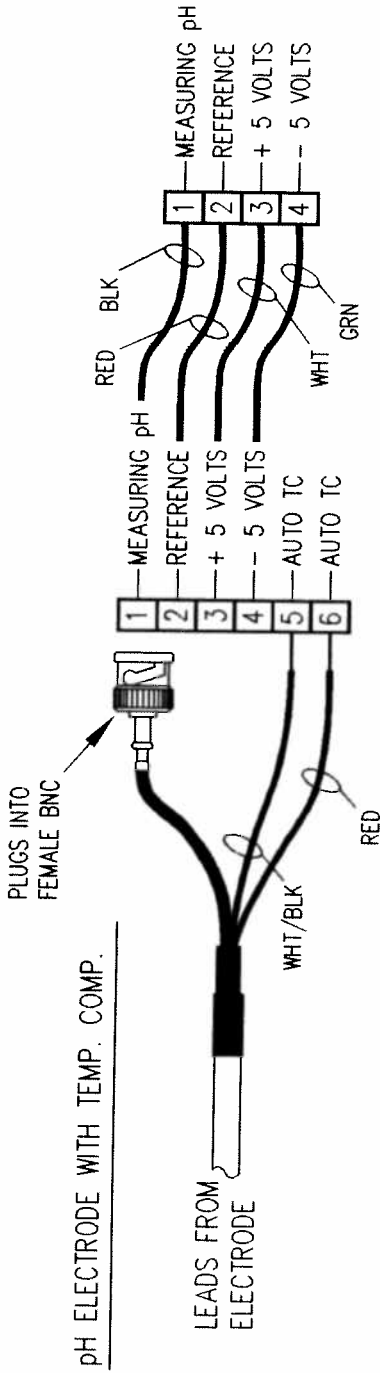

1181PH WITH REMOTE PREAMP WIRING DIAGRAMS

ROSEMOUNT'S P/N 22698-02 TERM STRIP
INSIDE REMOTE JUNCTION BOX

1181PH WITH REMOTE PREAMP WIRING DIAGRAMS

MARK VII ELECTRODE WITH TEMP. COMP.

VAN LONDON'S 399 WIRING DIAGRAMS WITH PREAMP IN SENSOR