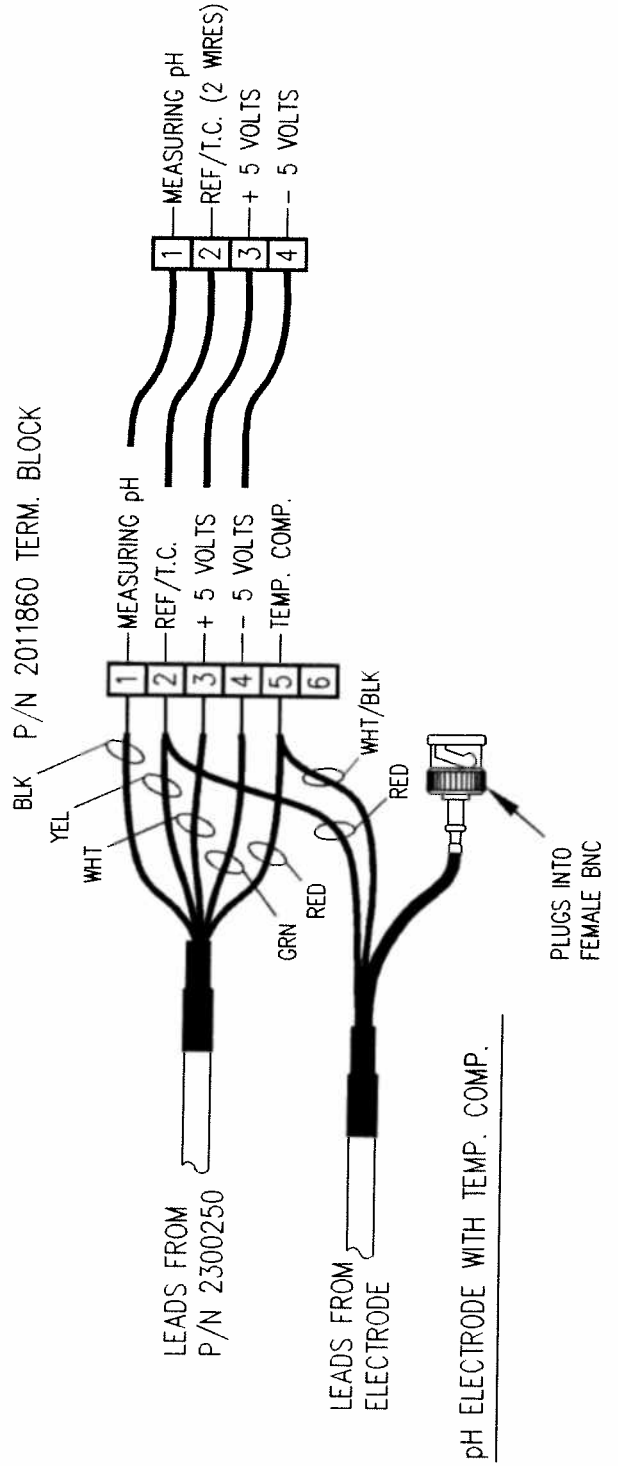

1181PH WITH REMOTE PREAMP WIRING DIAGRAMS

ROSEMOUNT'S P/N 22698-02 TERM STRIP
INSIDE REMOTE JUNCTION BOX

1181PH WITH REMOTE PREAMP WIRING DIAGRAMS

MARK VII ELECTRODE WITH TEMP. COMP.

VAN LONDON'S 399 WIRING DIAGRAMS WITH PREAMP IN SENSOR