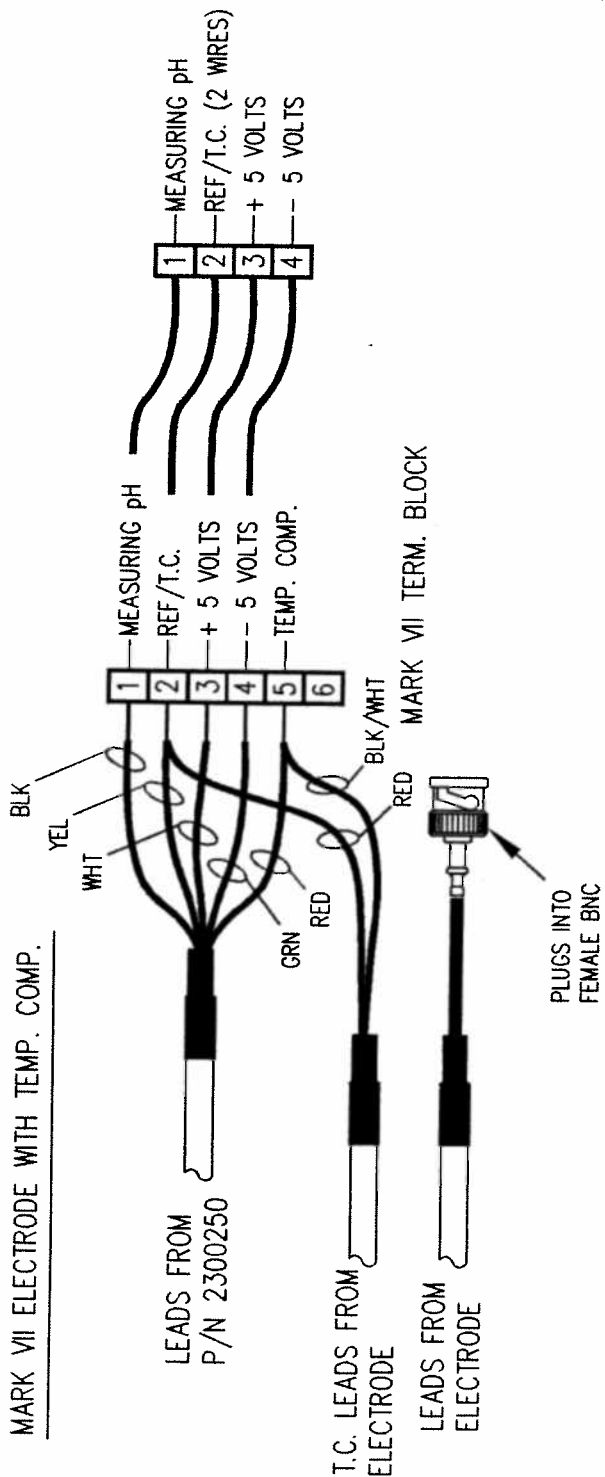

1181PH WITH REMOTE PREAMP WIRING DIAGRAMS

ROSEMOUNT'S P/N 22698-02 TERM STRIP
INSIDE REMOTE JUNCTION BOX

1181PH WITH REMOTE PREAMP WIRING DIAGRAMS

MARK VII ELECTRODE WITH TEMP. COMP.

VAN LONDON'S 399 WIRING DIAGRAMS WITH PREAMP IN SENSOR